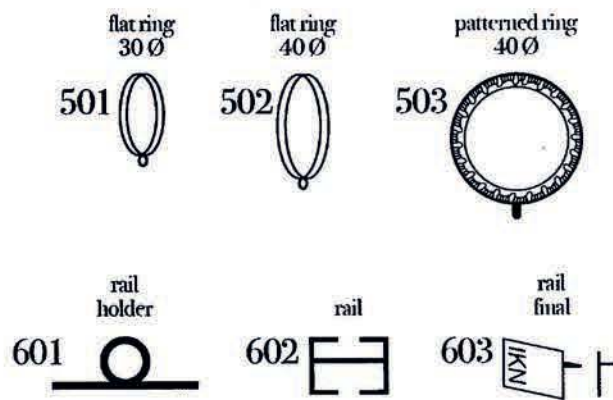

111008
head 17 cm

111009
head 18 cm

POLES

- | | | | |
|---|--|--|----------------|
| A | | | 30 Ø - plain |
| B | | | 40 Ø - plain |
| C | | | 40 Ø - grooved |
| D | | | 30 Ø - ruled |

III004
head 14.5 cm

110501
head 7 cm

110601
head 5 cm

380501
head 7 cm + length 10 cm - weight 460 gr

380601
head 5 cm + length 10 cm - weight 380 gr

360501
head 7 cm - weight 530 gr

360601
head 5 cm - weight 445 gr

343501
cord 250 cm + head 16 cm + tassel 30 cm
weight 450 gr

340901
cord 120 cm + head 9 cm + tassel 60 cm
weight 490 gr

323501
cord 50+50 cm + head 11 cm + tassel 50 cm
weight 700 gr

362101 grey
length 100 cm
weight 85 gr

362102 black
length 100 cm
weight 85 gr

362103 cream
length 100 cm
weight 85 gr

362104 pink powder
length 100 cm
weight 85 gr

poles

standard wall bracket

special wall bracket

ceiling bracket - single

ceiling bracket - double

corner pole holder

accessories