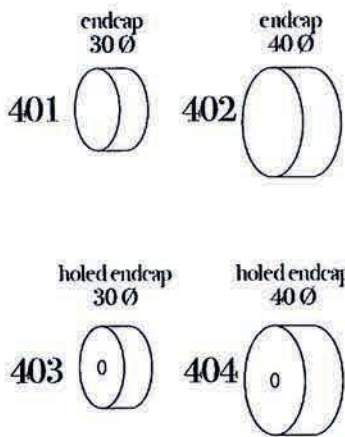

364101
head 11 cm - weight 390 gr

320501

cord 50+50 cm + head 6 cm + tassel 40 cm
weight 675 gr

320601

cord 50+50 cm + head 5 cm + tassel 40 cm
weight 600 gr

340601

cord 120 cm + head 10 cm + tassel 60 cm
weight 770 gr

110501
head 7 cm

110601
head 5 cm

380501
head 7 cm + length 10 cm - weight 460 gr

380601
head 5 cm + length 10 cm - weight 380 gr

360501
head 7 cm - weight 530 gr

360601
head 5 cm - weight 445 gr

343501
cord 250 cm + head 16 cm + tassel 30 cm
weight 450 gr

340901
cord 120 cm + head 9 cm + tassel 60 cm
weight 490 gr

323501
cord 50+50 cm + head 11 cm + tassel 50 cm
weight 700 gr

362101 grey
length 100 cm
weight 85 gr

362102 black
length 100 cm
weight 85 gr

362103 cream
length 100 cm
weight 85 gr

362104 pink powder
length 100 cm
weight 85 gr

poles

standard wall bracket

special wall bracket

ceiling bracket - single

ceiling bracket - double

corner pole holder

accessories