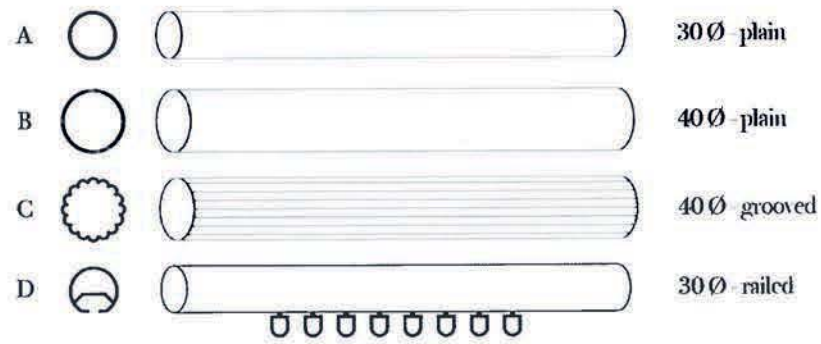

poles

standard wall bracket

special wall bracket

ceiling bracket - single

ceiling bracket - double

corner pole holder

accessories