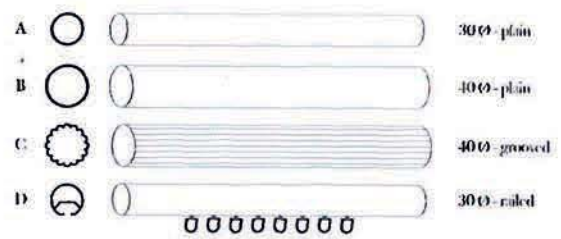

111008
head 17 cm

111009
head 18 cm

POLES

- | | | | |
|---|--|--|----------------|
| A | | | 30 Ø - plain |
| B | | | 40 Ø - plain |
| C | | | 40 Ø - grooved |
| D | | | 30 Ø - ruled |

III004
head 14.5 cm

III011
head 14 cm

III005
head 15 cm

III001
head 15 cm

III007
head 13 cm

III002
head 18 cm

POLES

III010
head 14,5 cm

III012
head 11,5 cm

III018
head 7 cm

III030
head 6 cm

III014
head 12,5 cm

III013
head 14 cm

III006
head 15 cm

POLES

113526 gold
head 8 cm

113527 gold
head 11 cm

113528 gold
head 9 cm

113529 gold
head 8 cm

113530 gold
head 11 cm

POLES

- A 30Ø - plain
- B 40Ø - plain
- C 40Ø - grooved
- D 30Ø - railed

363501 white
head 8 cm
weight 270 gr

363502 black
head 11 cm
weight 340 gr