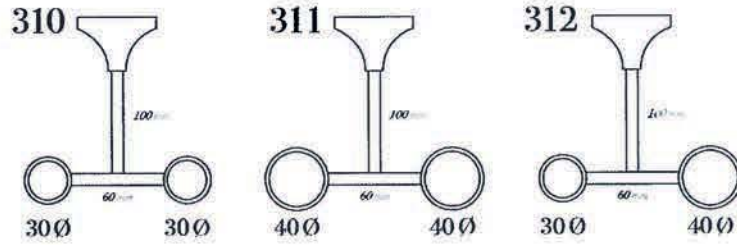

110501
head 7 cm

110601
head 5 cm

380501
head 7 cm + length 10 cm - weight 460 gr

380601
head 5 cm + length 10 cm - weight 380 gr

360501
head 7 cm - weight 530 gr

360601
head 5 cm - weight 445 gr

343501
cord 250 cm + head 16 cm + tassel 30 cm
weight 450 gr

340901
cord 120 cm + head 9 cm + tassel 60 cm
weight 490 gr

323501
cord 50+50 cm + head 11 cm + tassel 50 cm
weight 700 gr

362101 grey
length 100 cm
weight 85 gr

362102 black
length 100 cm
weight 85 gr

362103 cream
length 100 cm
weight 85 gr

362104 pink powder
length 100 cm
weight 85 gr

poles

standard wall bracket

special wall bracket

ceiling bracket - single

ceiling bracket - double

corner pole holder

accessories