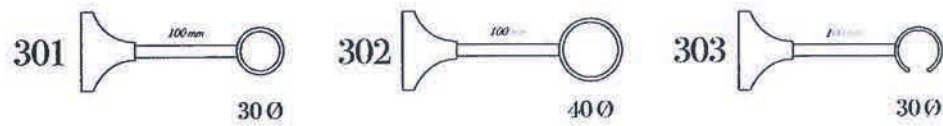

standard wall bracket