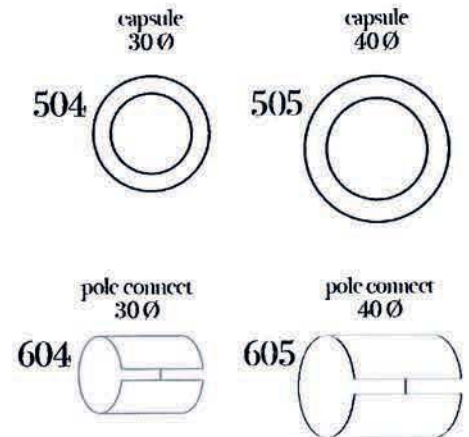

110501
head 7 cm

110601
head 5 cm

380501
head 7 cm + length 10 cm - weight 460 gr

380601
head 5 cm + length 10 cm - weight 380 gr

360501
head 7 cm - weight 530 gr

360601
head 5 cm - weight 445 gr

343501
cord 250 cm + head 16 cm + tassel 30 cm
weight 450 gr

343502
cord 120 cm + head 25 cm + tassel 30 cm
weight 310 gr

343503
cord 120 cm + head 32 cm + tassel 30 cm
weight 330 gr

324007
cord 50+50 cm + head 9 cm + tassel 40 cm
weight 390 gr

320901
cord 50+50 cm + head 11 cm + tassel 45 cm
weight 620 gr

340901
cord 120 cm + head 9 cm + tassel 60 cm
weight 490 gr

323501
cord 50+50 cm + head 11 cm + tassel 50 cm
weight 700 gr

362101 grey
length 100 cm
weight 85 gr

362102 black
length 100 cm
weight 85 gr

362103 cream
length 100 cm
weight 85 gr

362104 pink powder
length 100 cm
weight 85 gr

poles

standard wall bracket

special wall bracket

ceiling bracket - single

ceiling bracket - double

corner pole holder

accessories