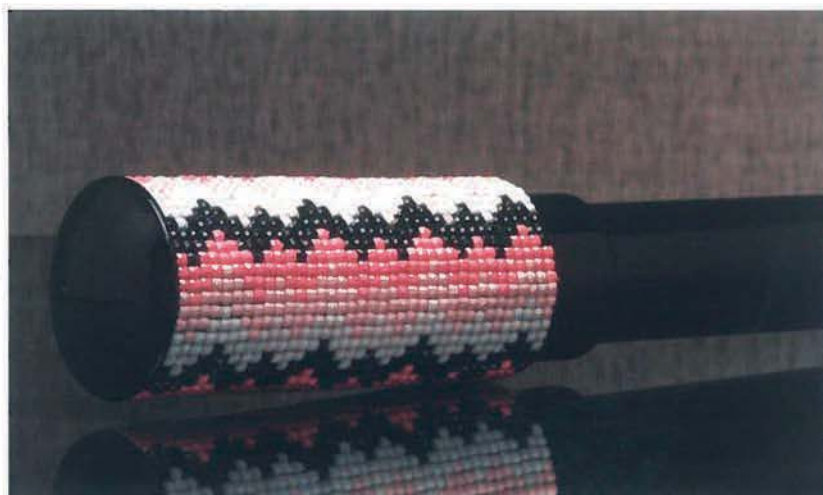

113902 candy
head 10 cm