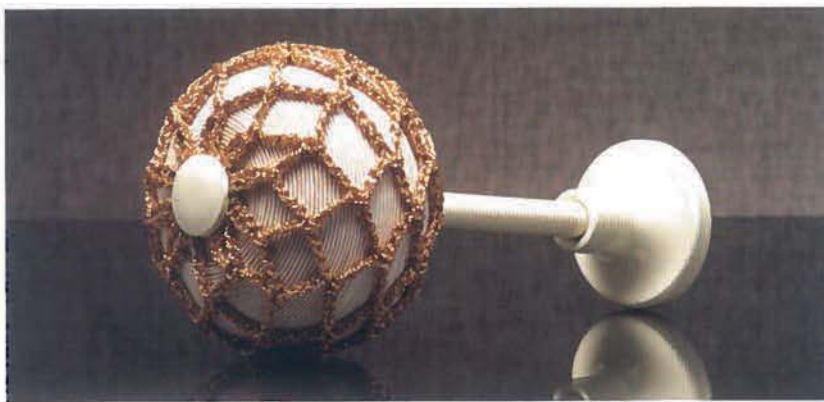

383002
head 8 cm + length 10 cm - weight 200 gr