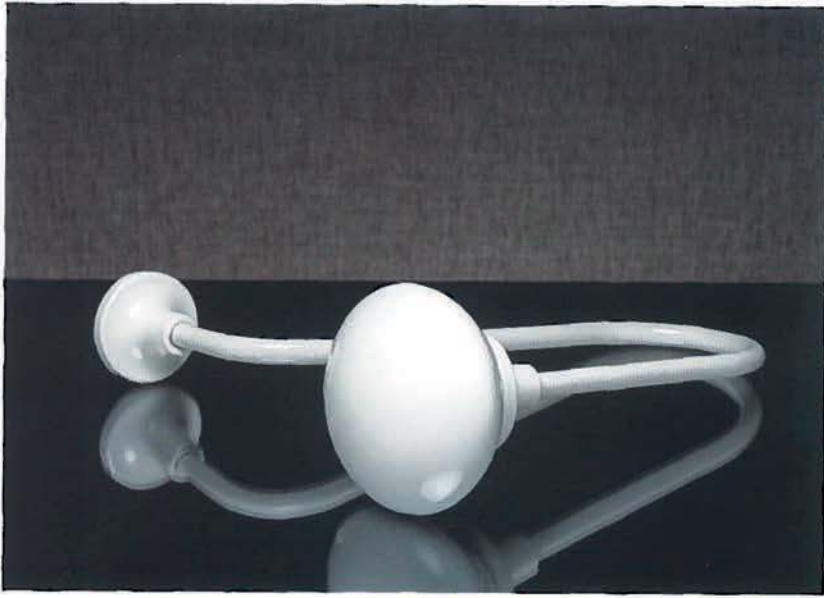

113528 gold
head 9 cm

113529 gold
head 8 cm

113530 gold
head 11 cm

POLES

- A 30Ø - plain
- B 40Ø - plain
- C 40Ø - grooved
- D 30Ø - railed

363501 white
head 8 cm
weight 270 gr

363502 black
head 11 cm
weight 340 gr