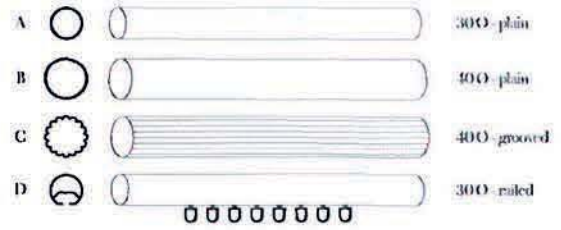

323705 white
cord 50+50 cm + head 7 cm + tassel 40 cm
weight 785 gr

323702 red
cord 50+50 cm + head 7 cm + tassel 40 cm
weight 785 gr

323703 black
cord 50+50 cm + head 7 cm + tassel 40 cm
weight 785 gr

113701 honey
head 7 cm

113703 black
head 7 cm

113704 beige
head 7 cm

113702 red
head 7 cm

113705 white
head 7 cm

POLES

Bu ürünler doğal onyx ve mermerden üretilmektedir. Renk ve dokularında farklılık olabilir.
This products are produced with natural onyx and marble. Color and texture difference could happen.