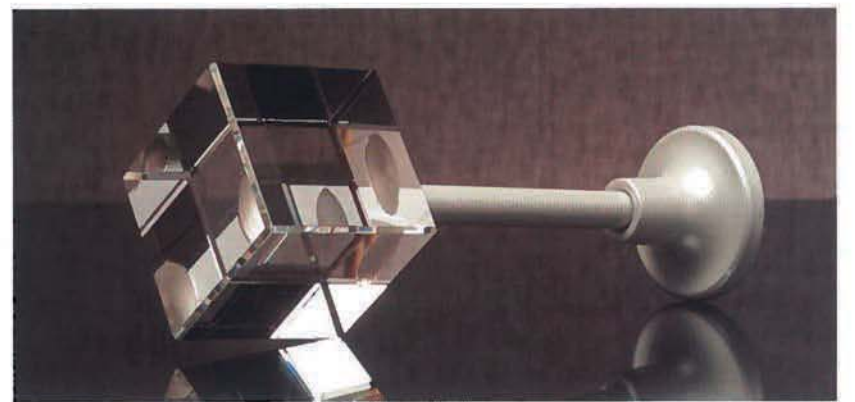

380601
head 5 cm + length 10 cm - weight 380 gr