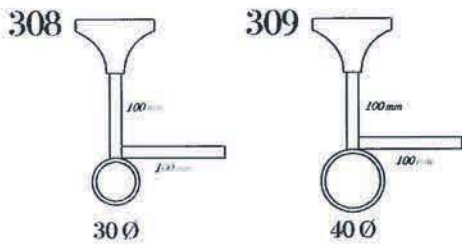

110501
head 7 cm

110601
head 5 cm

380501
head 7 cm + length 10 cm - weight 460 gr

380601
head 5 cm + length 10 cm - weight 380 gr

360501
head 7 cm - weight 530 gr

360601
head 5 cm - weight 445 gr

343501
cord 250 cm + head 16 cm + tassel 30 cm
weight 450 gr

340901
cord 120 cm + head 9 cm + tassel 60 cm
weight 490 gr

323501
cord 50+50 cm + head 11 cm + tassel 50 cm
weight 700 gr

362101 grey
length 100 cm
weight 85 gr

362102 black
length 100 cm
weight 85 gr

362103 cream
length 100 cm
weight 85 gr

362104 pink powder
length 100 cm
weight 85 gr

poles

standard wall bracket

special wall bracket

ceiling bracket - single

ceiling bracket - double

corner pole holder

accessories