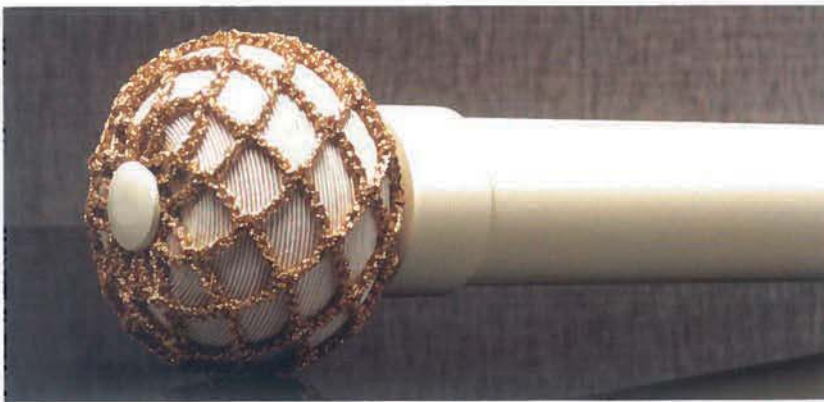

363503 gold
head 9 cm
weight 340 gr

363504 silver
head 8 cm
weight 385 gr

363505 white
head 11 cm
weight 325 gr

323002
cord 50+50 cm + head 9 cm + tassel 40 cm
weight 500 gr

323003
cord 50+50 cm + head 6 cm + tassel 40 cm
weight 380 gr