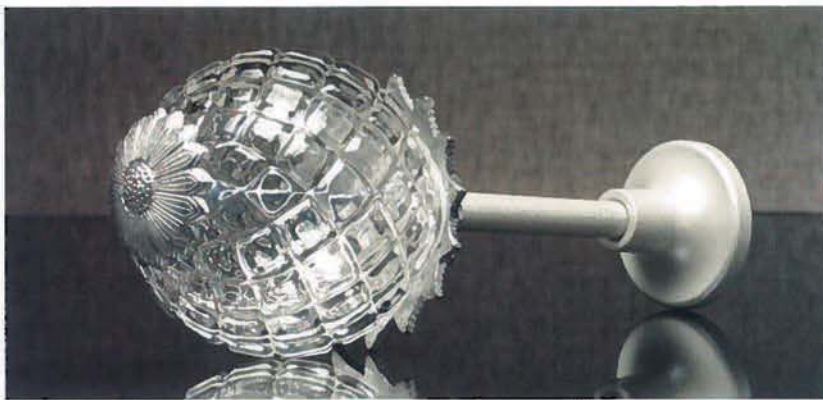

384102
head 11 cm + length 10 cm - weight 300 gr