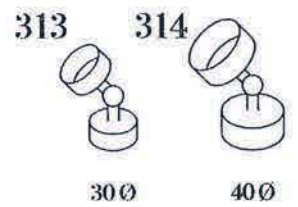

110501
head 7 cm

110601
head 5 cm

380501
head 7 cm + length 10 cm - weight 460 gr

380601
head 5 cm + length 10 cm - weight 380 gr

360501
head 7 cm - weight 530 gr

360601
head 5 cm - weight 445 gr

343501
cord 250 cm + head 16 cm + tassel 30 cm
weight 450 gr

340901
cord 120 cm + head 9 cm + tassel 60 cm
weight 490 gr

323501
cord 50+50 cm + head 11 cm + tassel 50 cm
weight 700 gr

362101 grey
length 100 cm
weight 85 gr

362102 black
length 100 cm
weight 85 gr

362103 cream
length 100 cm
weight 85 gr

362104 pink powder
length 100 cm
weight 85 gr

poles

standard wall bracket

special wall bracket

ceiling bracket - single

ceiling bracket - double

corner pole holder

accessories