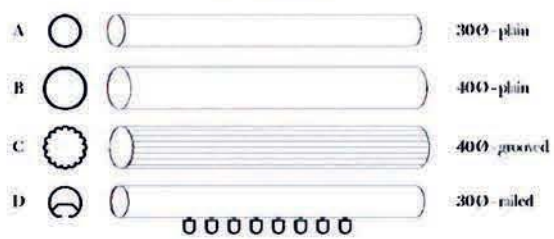

111008
head 17 cm

111009
head 18 cm

POLES

- | | | | |
|---|--|--|----------------|
| A | | | 30 Ø - plain |
| B | | | 40 Ø - plain |
| C | | | 40 Ø - grooved |
| D | | | 30 Ø - ruled |

III004
head 14.5 cm

III011
head 14 cm

III005
head 15 cm

III001
head 15 cm

III007
head 13 cm

III002
head 18 cm

POLES

III010
head 14,5 cm

III012
head 11,5 cm