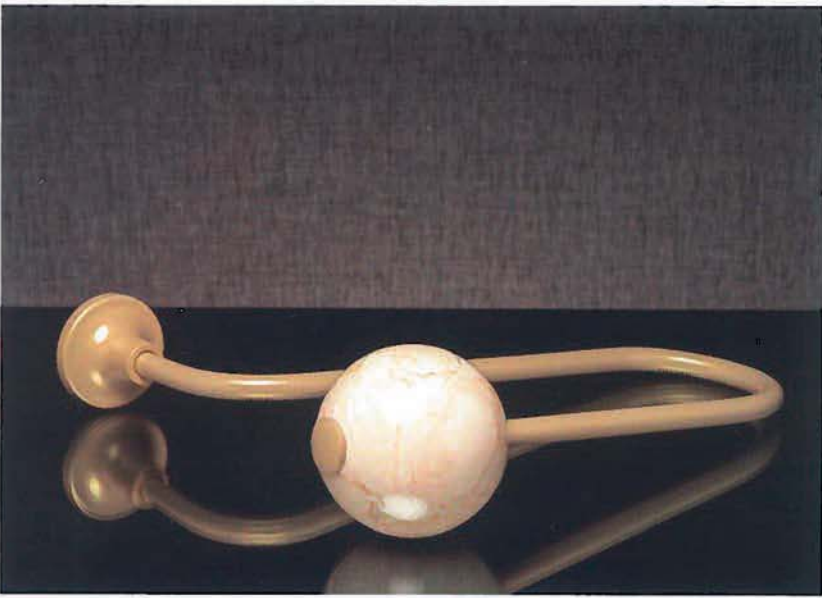

363704 beige
head 7 cm
weight 620 gr